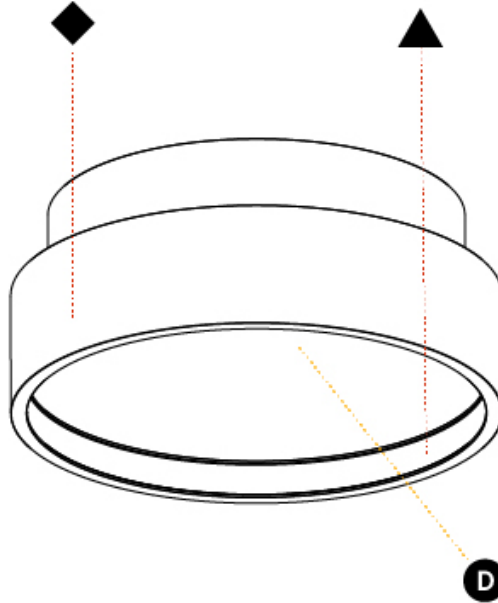

SIGN DIVA KORONA SURFACE

A3D100- : A3D100-DP-30K-13-03-04

PROJECT	_____
TYPE	_____
SPECIFIER	_____
QUANTITY	_____
DATE	_____