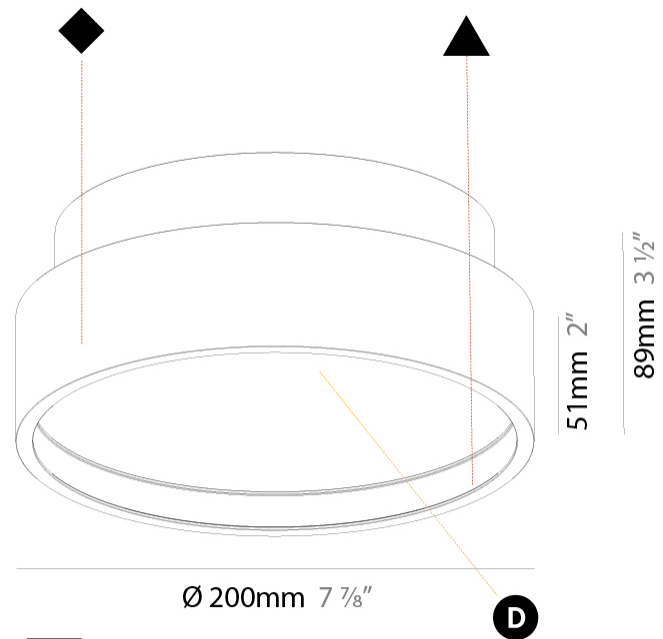

GENERAL

Series: Sign Diva
Subseries: Sign Diva Korona
Partner: Prolicht
Division: Architectural
Installation: Surface
Product Type: Ceiling Surface
Mounting Location: Ceiling
Light Distribution: Direct

PHYSICAL

Shape: Round
Diameter (mm): 200
Diameter (in): 7 7/8
Height (mm): 89
Height (in): 3 1/2
Weight (kg): 1.263
Weight (lbs): 2.784
Diffuser: PMMA - Opal/Micro-Prism/Sparkling Secret/Vintage Industrial
Fixture Finish: SSR / BKV / CWI / CRY / HAB / UFT / ITA / RUA / FTG / MYG / LOD / PUS / FRO / FUP / KIA / POP / BLS / SPG / MEY / GOH / CHC / COM / ABZ / JAG / OBR / MOS / ROR
Fixture Material: PMMA / Extruded Aluminum / Steel

ELECTRICAL

Lamp Type: LED (Zhaga Standard)
Input Wattage (W): 12.1
Total Output Wattage (W): 11
Dimming: Tri-Mode (Non-Dimming and Phase Dimming (120Vac only) and 0-10V Dimming)
Driver Included: Yes
Driver Location: Integrated
Driver Type: Constant Current - Universal
Driver Class: Class 2
Input Voltage (V): 120 - 277
Constant Current (MA): 350

LED

Color Temperature (°K): 3000 / 3500 / 4000
Max. Delivered Lumen (lm): 1040 / 1054 / 1080
CRI: >90 CRI
Lamp Life (hrs): 50000

OPTICAL

RATINGS AND CERTIFICATIONS

Certified By: Certified for North American Standards
IP rating: IP20