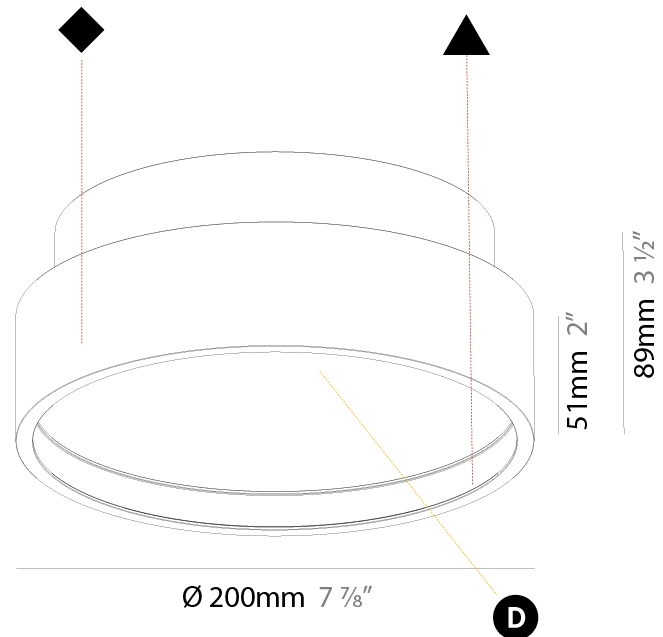

PROJECT	_____
TYPE	_____
SPECIFIER	_____
QUANTITY	_____
DATE	_____

SIGN DIVA KORONA SURFACE

A3D100- : A3D100-DP-30K-13-03-04

base number

1. To build a product code in our configurator select the specify button on the base model # product page
2. To build a manual product code on this datasheet choose from the options listed below in blue font and add the suffix to the base model #

GENERAL

Series: Sign Diva
Subseries: Sign Diva Korona
Partner: Prolicht
Division: Architectural
Installation: Surface
Product Type: Ceiling Surface
Mounting Location: Ceiling
Light Distribution: Direct

PHYSICAL

Shape: Round
Diameter (mm): 200
Diameter (in): 7 7/8
Height (mm): 89mm
Height (in): 3 1/2
Weight (kg): 1.263
Weight (lbs): 2.784
Fixture Material: PMMA / Extruded Aluminum / Steel

ELECTRICAL

Lamp Type: LED (Zhaga Standard)
Input Wattage (W): 12.1
Total Output Wattage (W): 11
Dimming: Phase Dimming (120Vac Only)
Driver Included: Yes
Driver Location: Integrated
Driver Type: Constant Current - Universal
Driver Class: Class 2
Input Voltage (V): 120
Constant Current (MA): 350

LED

Color Temperature (°K): 3000
Max. Delivered Lumen (lm): 1040
CRI: >90 CRI
Lamp Life (hrs): 50000

OPTICAL

RATINGS AND CERTIFICATIONS

Certified By: Certified for North American Standards
IP rating: IP20